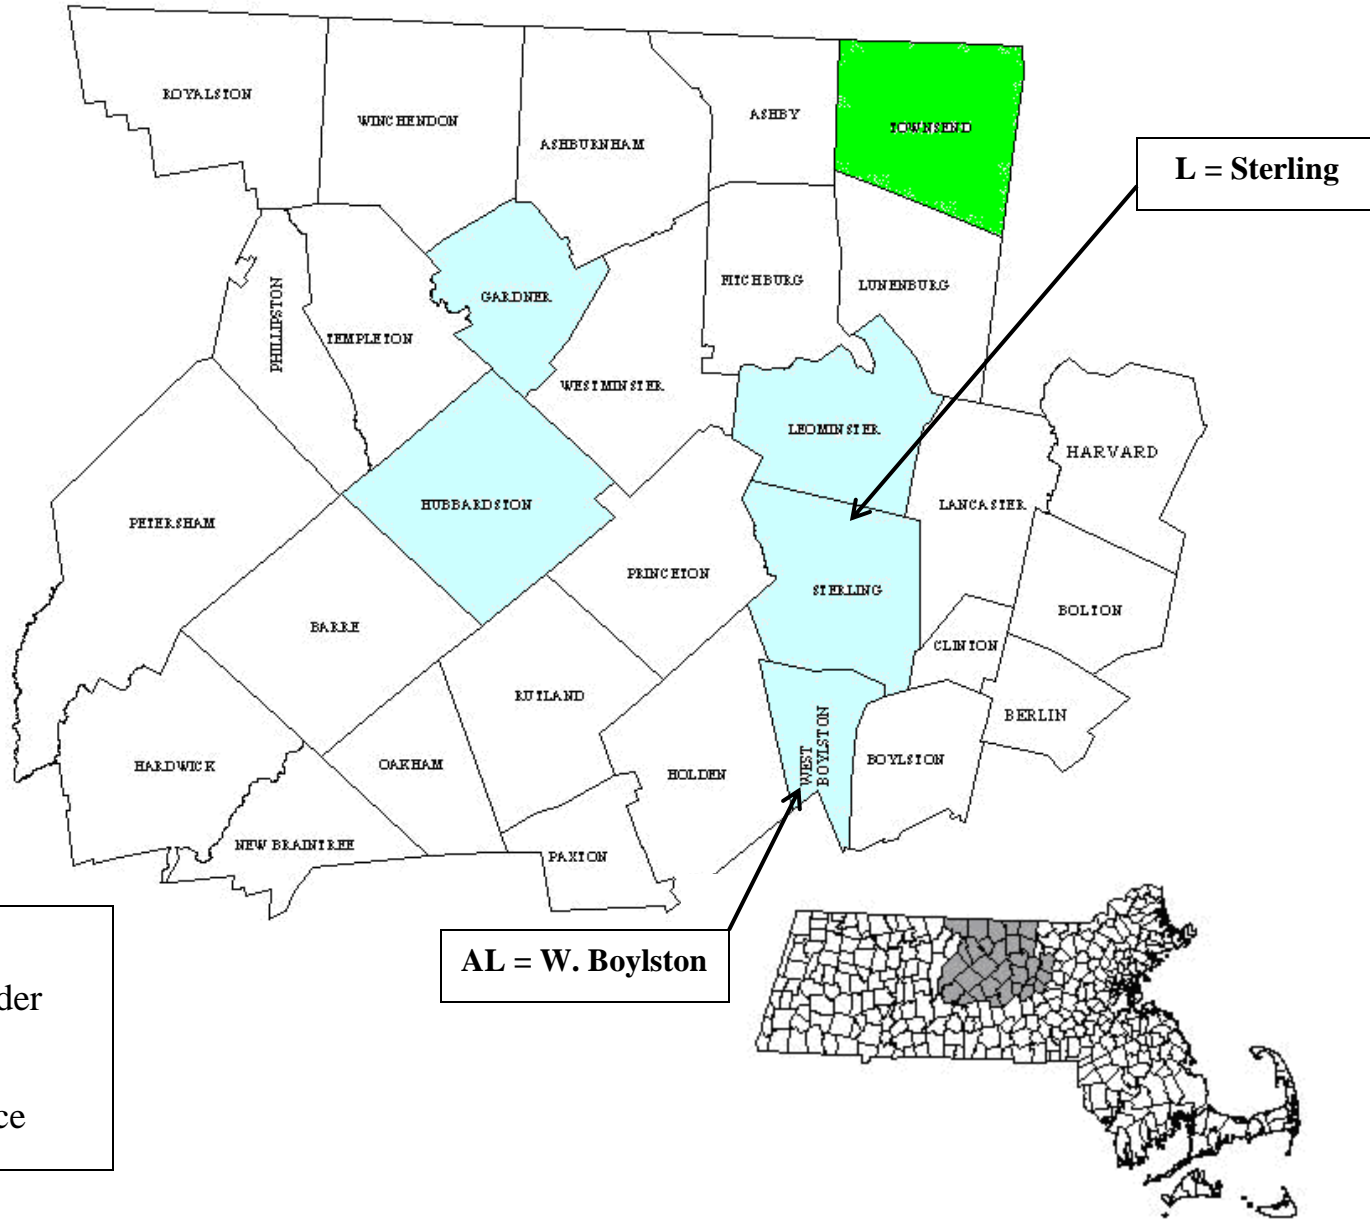

District 8 Maps: ATF 8-A